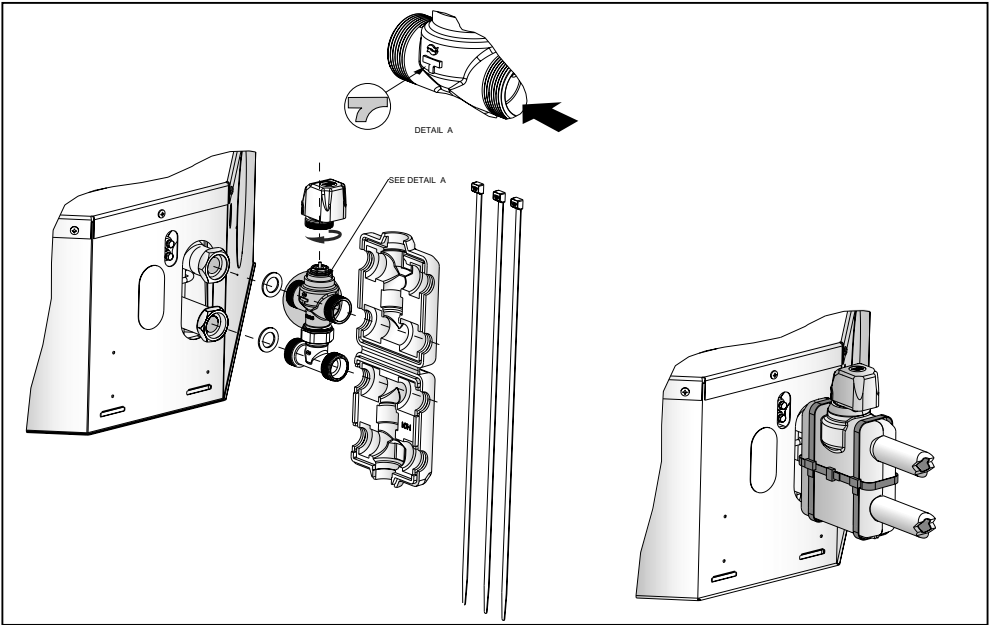

42GW9031 (on/off 230V) - 42GW9131 (on/off 24V)

42GW9032 (on/off 230V) - 42GW9132 (on/off 24V)

42GW9035 (on/off 230V) - 42GW9135 (on/off 24V)

42GW9036 (on/off 230V) - 42GW9136 (on/off 24V)