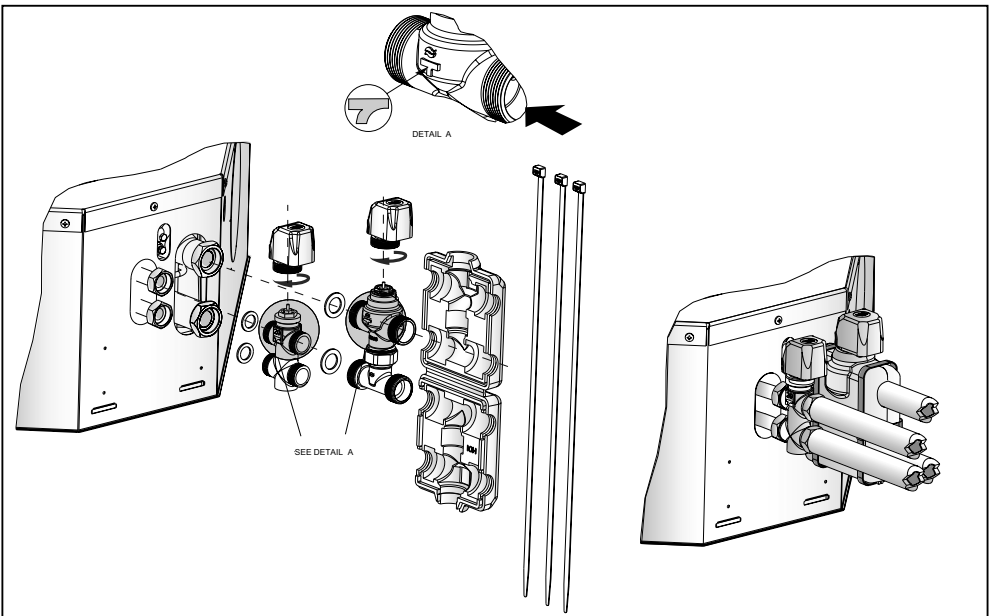

42GW9031 (on/off 230V) - 42GW9131 (on/off 24V)

42GW9032 (on/off 230V) - 42GW9132 (on/off 24V)

42GW9035 (on/off 230V) - 42GW9135 (on/off 24V)

42GW9036 (on/off 230V) - 42GW9136 (on/off 24V)