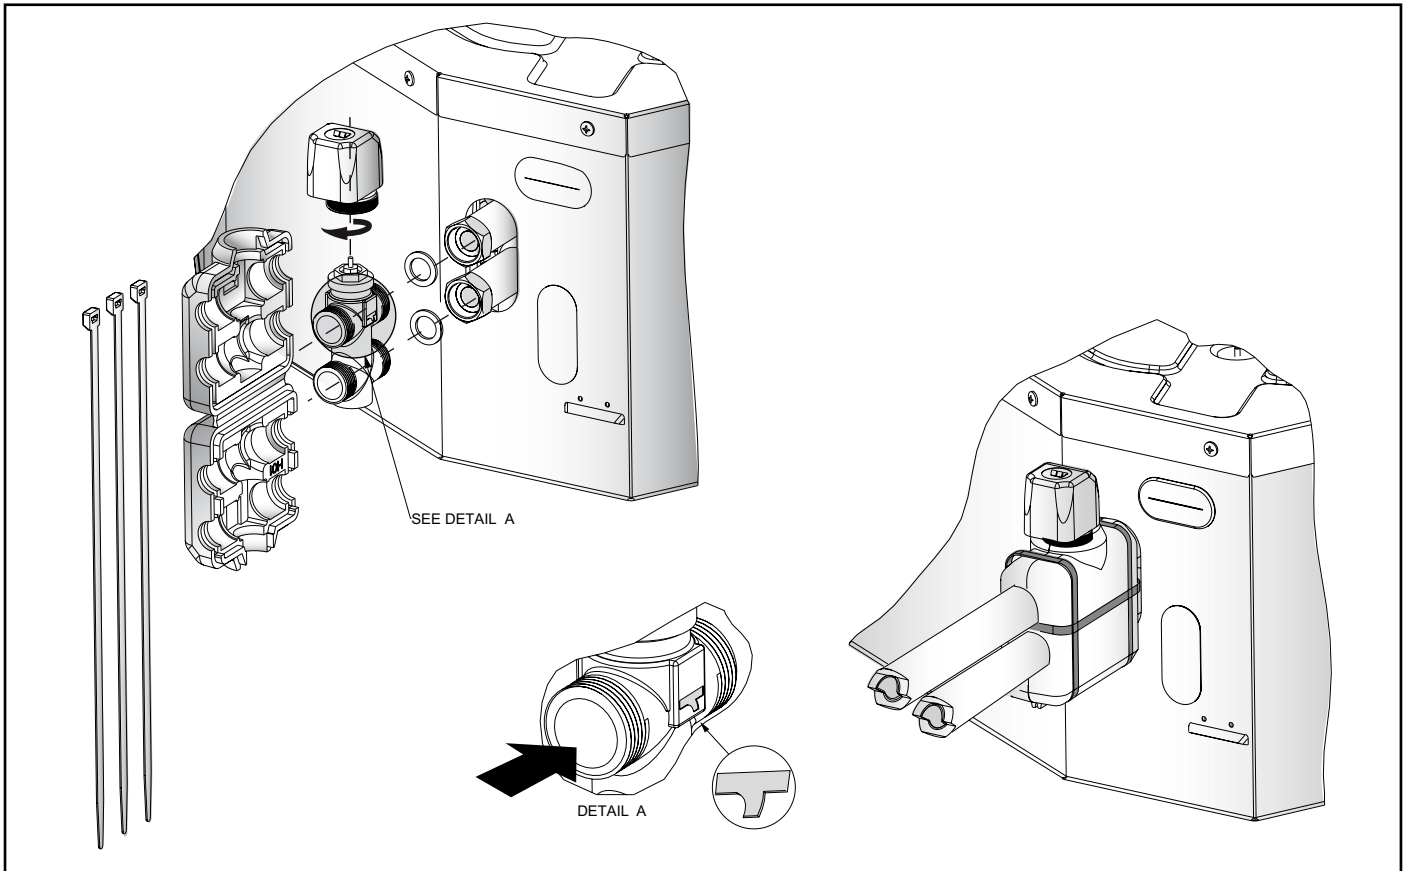

42GW9029 (on/off 230V) - 42GW9129 (on/off 24V)

42GW9030 (on/off 230V) - 42GW9130 (on/off 24V)

42GW903H (on/off 230V) - 42GW913H (on/off 24V)

42GW903I (on/off 230V) - 42GW913I (on/off 24V)