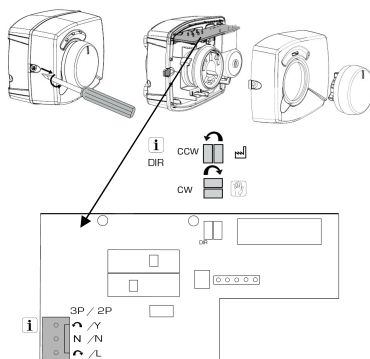

DOMESTIC HOT WATER VALVE AND ACTUATOR 80AW9023

1

2

			DIR
●	■	8	CW
■	●	8	CCW
▲	●	2	CW
●	▲	2	CCW

3

4

5

6