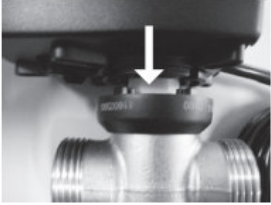

DOMESTIC HOT WATER VALVE AND ACTUATOR 80AW9023

1

2

			DIR
●	■	8	CW
■	●	8	CCW
▲	●	2	CW
●	▲	2	CCW

3

4

5

6