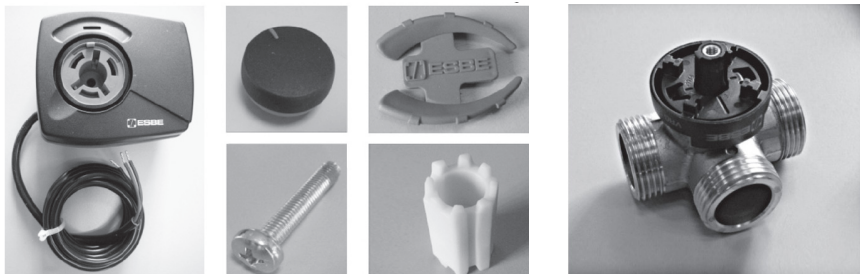

DOMESTIC HOT WATER VALVE AND ACTUATOR 80AW9023

1

2

			DIR
●	■	8	CW
■	●	8	CCW
▲	●	2	CW
●	▲	2	CCW

3

4

5

6